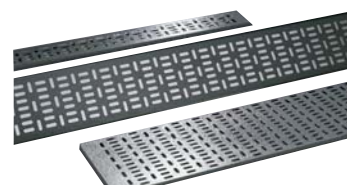

PI DATA SERIES DATA CABINET RANGE

Available in 12U, 18U, 27U, 39U, 42U, 45U, 47U

- 600mm or 800mm wide
- 600mm or 800mm deep

Pi data cabinet range Our original data cabinet range has become a popular selling unit over the years because it meets the all-round, standard requirements of data installation - ease of assembly and access, safety and security in use, and its durability once assembled. In short, as good as value-for-money data cabinet that is available on the market today.

PI DATA CABINET CONSIST OF

- 1 x Enclosed glass front door with slam-latch lock
- 1 x Lockable rear metal swing door
- 2 x Vented lockable side panels
- 1 x Vented top cover
- 4 x 19" Adjustable mounting profiles
- 4 x Transport castors

PI DATA ACCESSORIES

Plinths

Cable trays

* Please note:

These cabinets are also available in flat pack form at an additional cost of £35.00

The Pi range of cabinets are available in graphite grey and black at an additional cost of £25.00 per cabinet

Cable tray specifications

Product code	U height	Description	Cost
CT12100	12U	100mm Cable Tray	-
CT12150	12U	150mm Cable Tray	-
CT12300	12U	300mm Cable tray	-
CT18100	18U	100mm Cable Tray	-
CT18150	18U	150mm Cable Tray	-
CT18300	18U	300mm Cable Tray	-
CT27100	27U	100mm Cable Tray	-
CT27150	27U	150mm Cable Tray	-
CT27300	27U	300mm Cable Tray	-
CT39100	39U	100mm Cable Tray	-
CT39150	39U	150mm Cable Tray	-
CT39300	39U	300mm Cable Tray	-
CT42100	42U	100mm Cable Tray	-
CT42150	42U	150mm Cable Tray	-
CT42300	42U	300mm Cable Tray	-
CT45100	45U	100mm Cable Tray	-
CT45150	45u	150mm Cable Tray	-
CT45300	45U	300mm Cable Tray	-